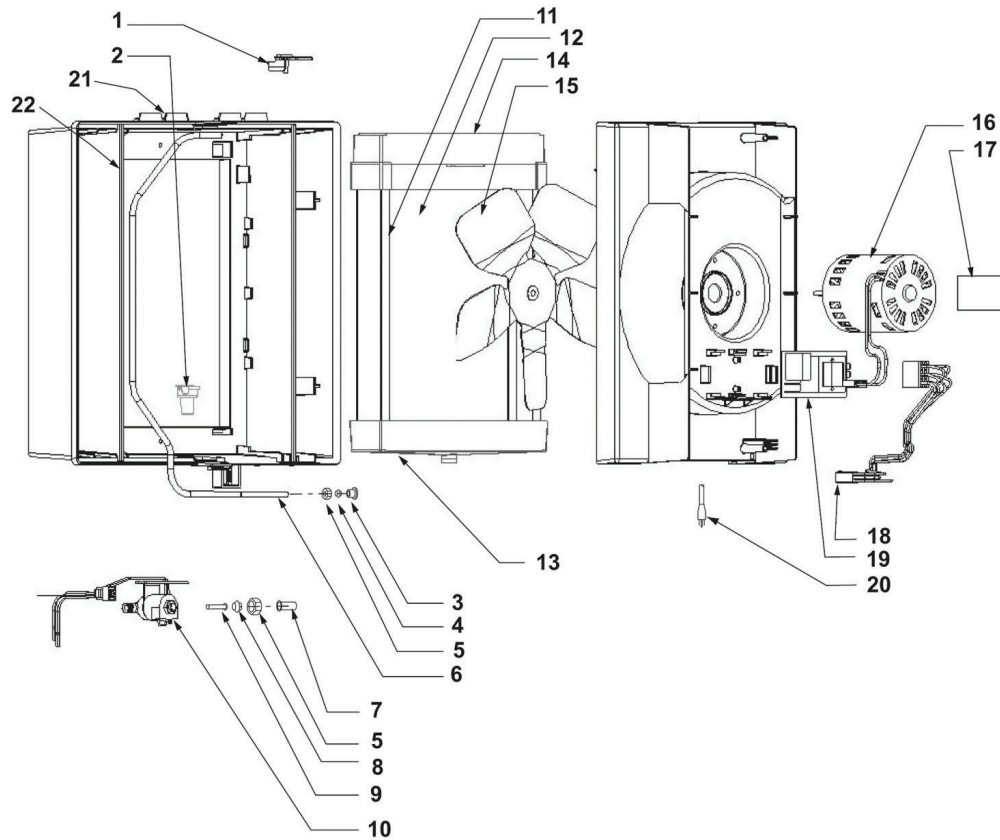

## Elite Models 1000, 1000A, 1000M, 1000XM

| Item | Qty. Req'd | GFI # | Part Description                  |
|------|------------|-------|-----------------------------------|
| 1    | 1          | 7561  | 900 - 9 Nozzle                    |
| 2    | 1          | 7562  | 900 - 10 Spout                    |
| 3    | 1          | 7580  | GA4231 Orifice (Yellow) Pk of 12. |
| 4    | 1          | 7568  | P190 Compression Sleeve (Plastic) |
| 5    | 2          | 7565  | P101 Compression Nut              |
| 6    | 1          | 7563  | GA4235 Distributor Tube           |
| 7    | 1          | 7567  | P189 Brass Insert Tube            |
| 8    | 1          | 7566  | P102 Compression Sleeve (Copper)  |
| 8    |            | 7568  | P190 Compression Sleeve (Plastic) |
| 9    | 1          | 7564  | GA4004 Strainer screen            |
| 10   | 1          | 7222  | GA4045 Solenoid Valve             |
| 11   | 2          | 7941  | 900 - 40 Pad Rail                 |
| 12   | 1          | 7919  | GA19 Replacement Vapor Pad®       |
| 13   | 1          | 7571  | 900 - 14 Drain Pan                |
| 14   | 1          | 7570  | 900 - 15 Distributor Trough       |
| 15   | 1          | 7582  | GA4247 Fan Blade                  |